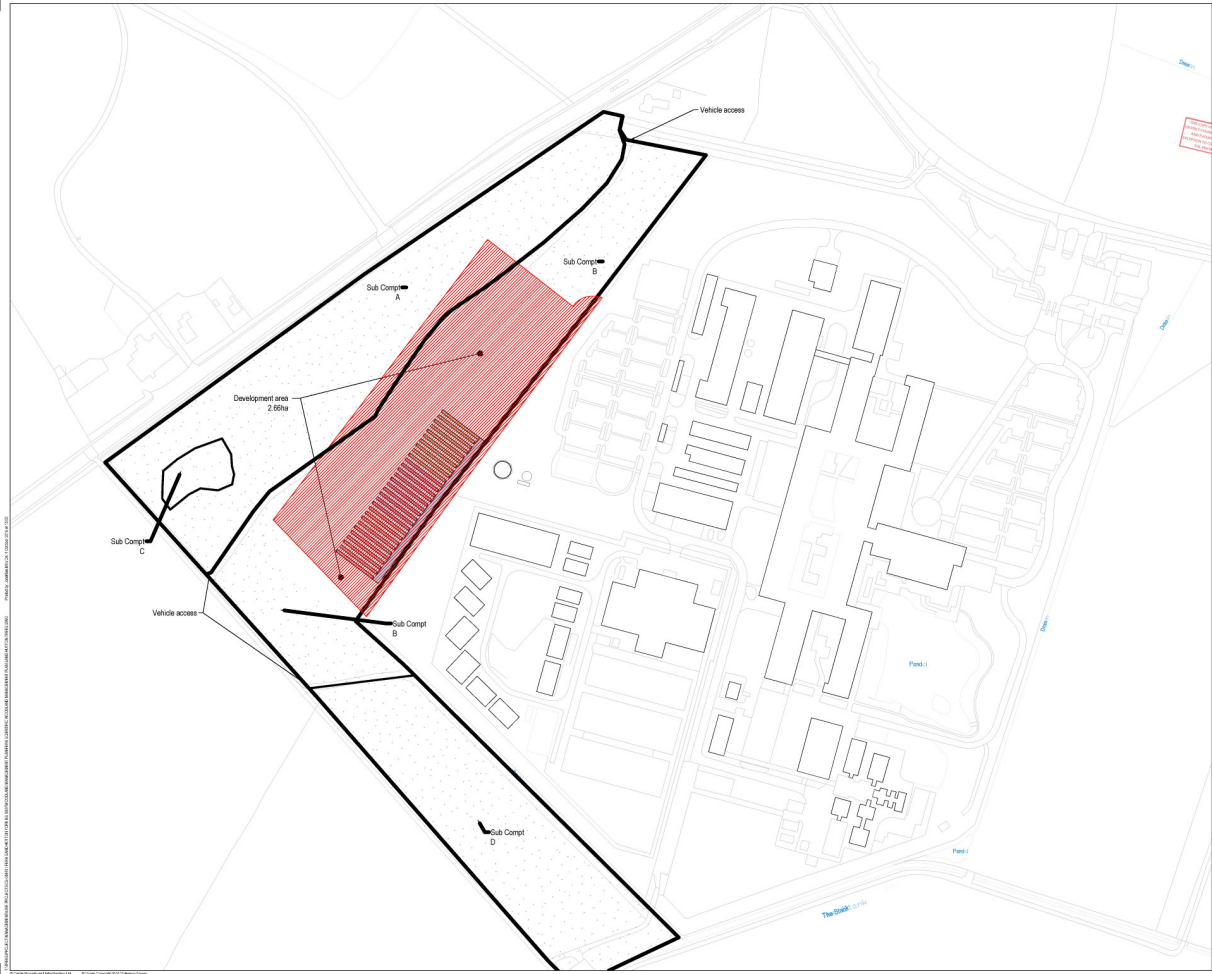

No.	Description	Date
1	Issue for Information	
Description		
Commercial In Confidence		
Client		
FERA Scientific National Agri-food Innovation Centre		
Location		
High Plumps Wood		

Drawing: Woodland Management Plan

Scale	Drawn	Checked	Approved
1:1250	Jm	TC	JM
Drawn by:	Site:		Date:
CS/08/451	23rd August 2016